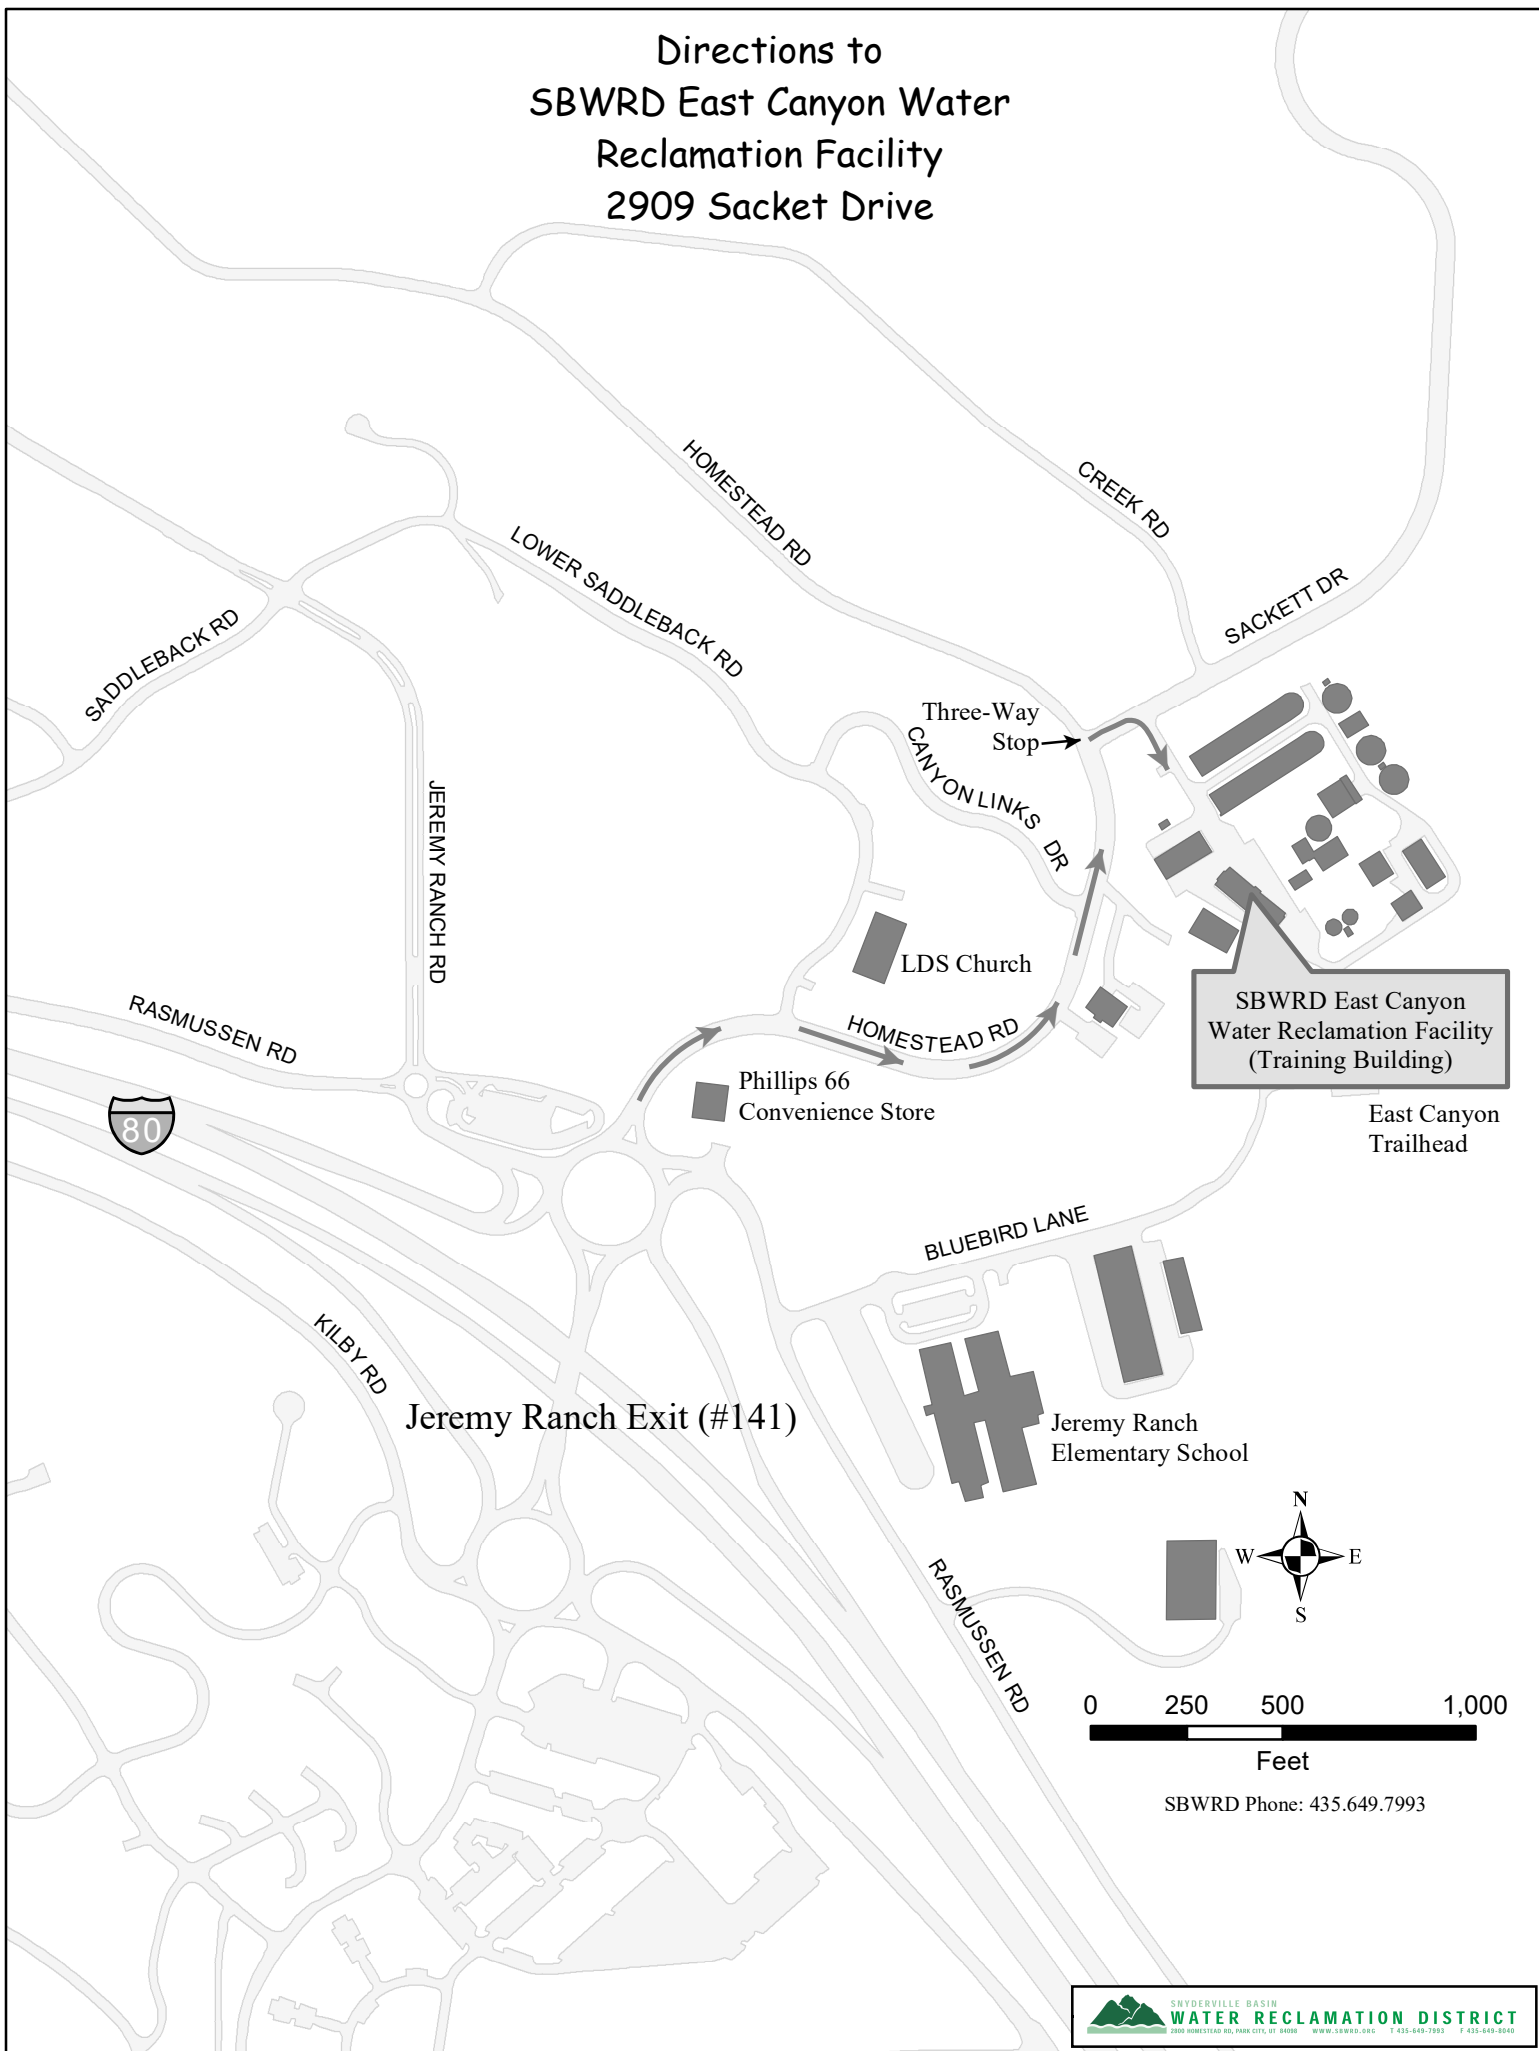

Directions to SBWRD East Canyon Water Reclamation Facility 2909 Sackett Drive

SBWRD East Canyon
Water Reclamation Facility
(Training Building)

East Canyon
Trailhead

Jeremy Ranch Exit (#141)

SBWRD Phone: 435.649.7993