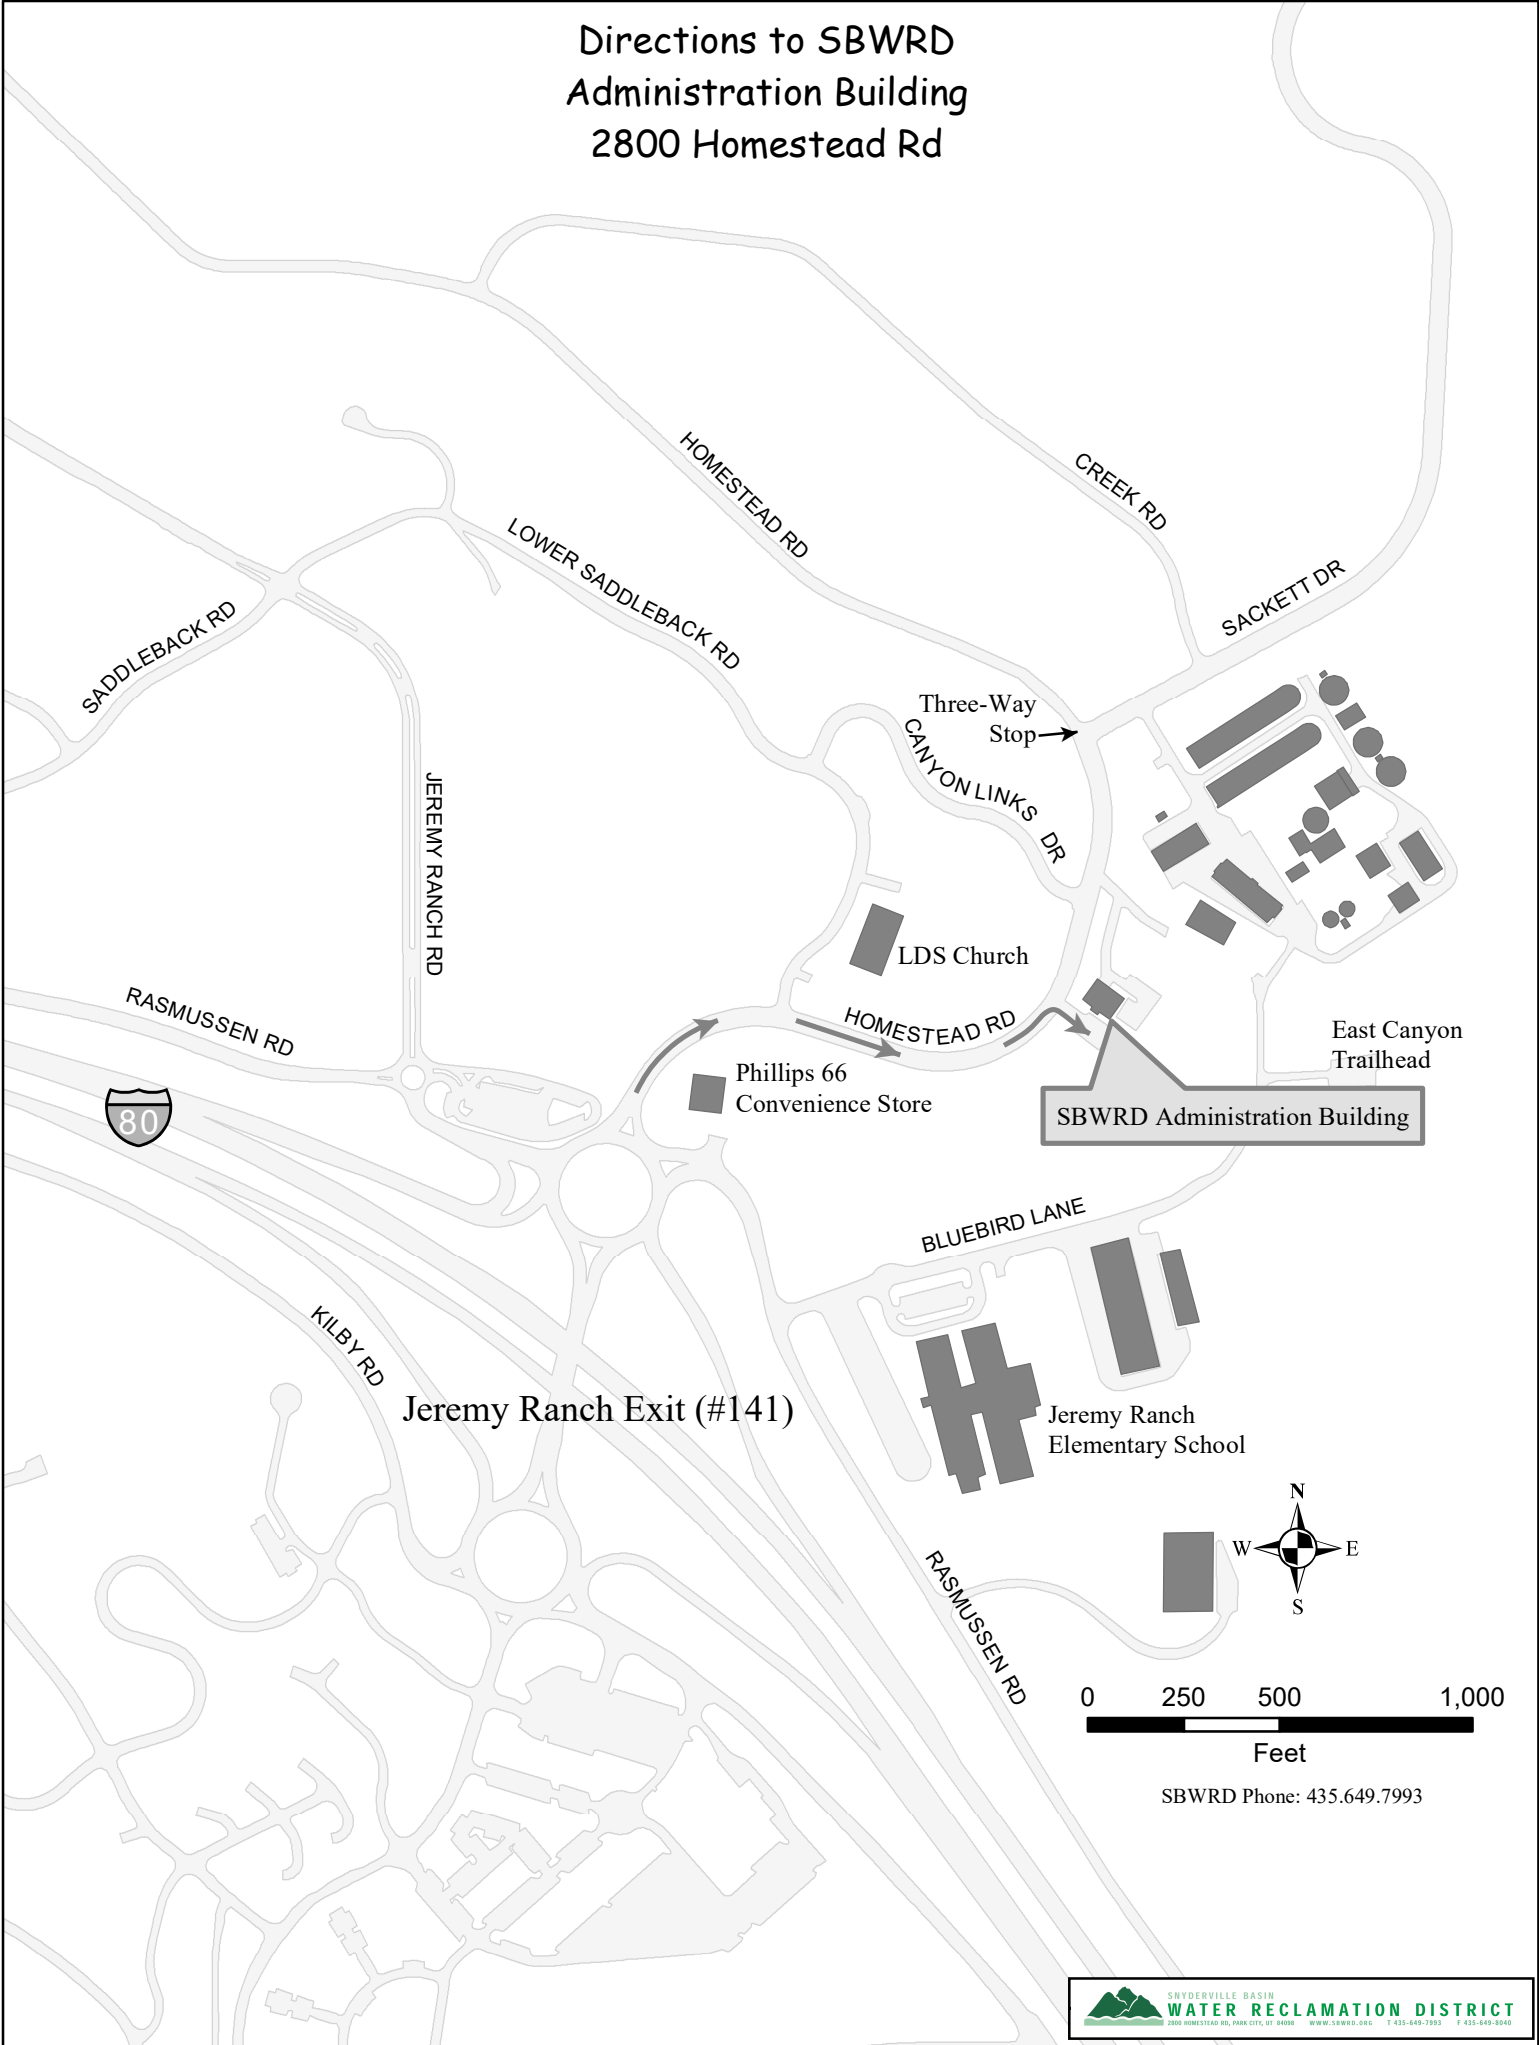

# Directions to SBWRD Administration Building 2800 Homestead Rd

SBWRD Phone: 435.649.7993