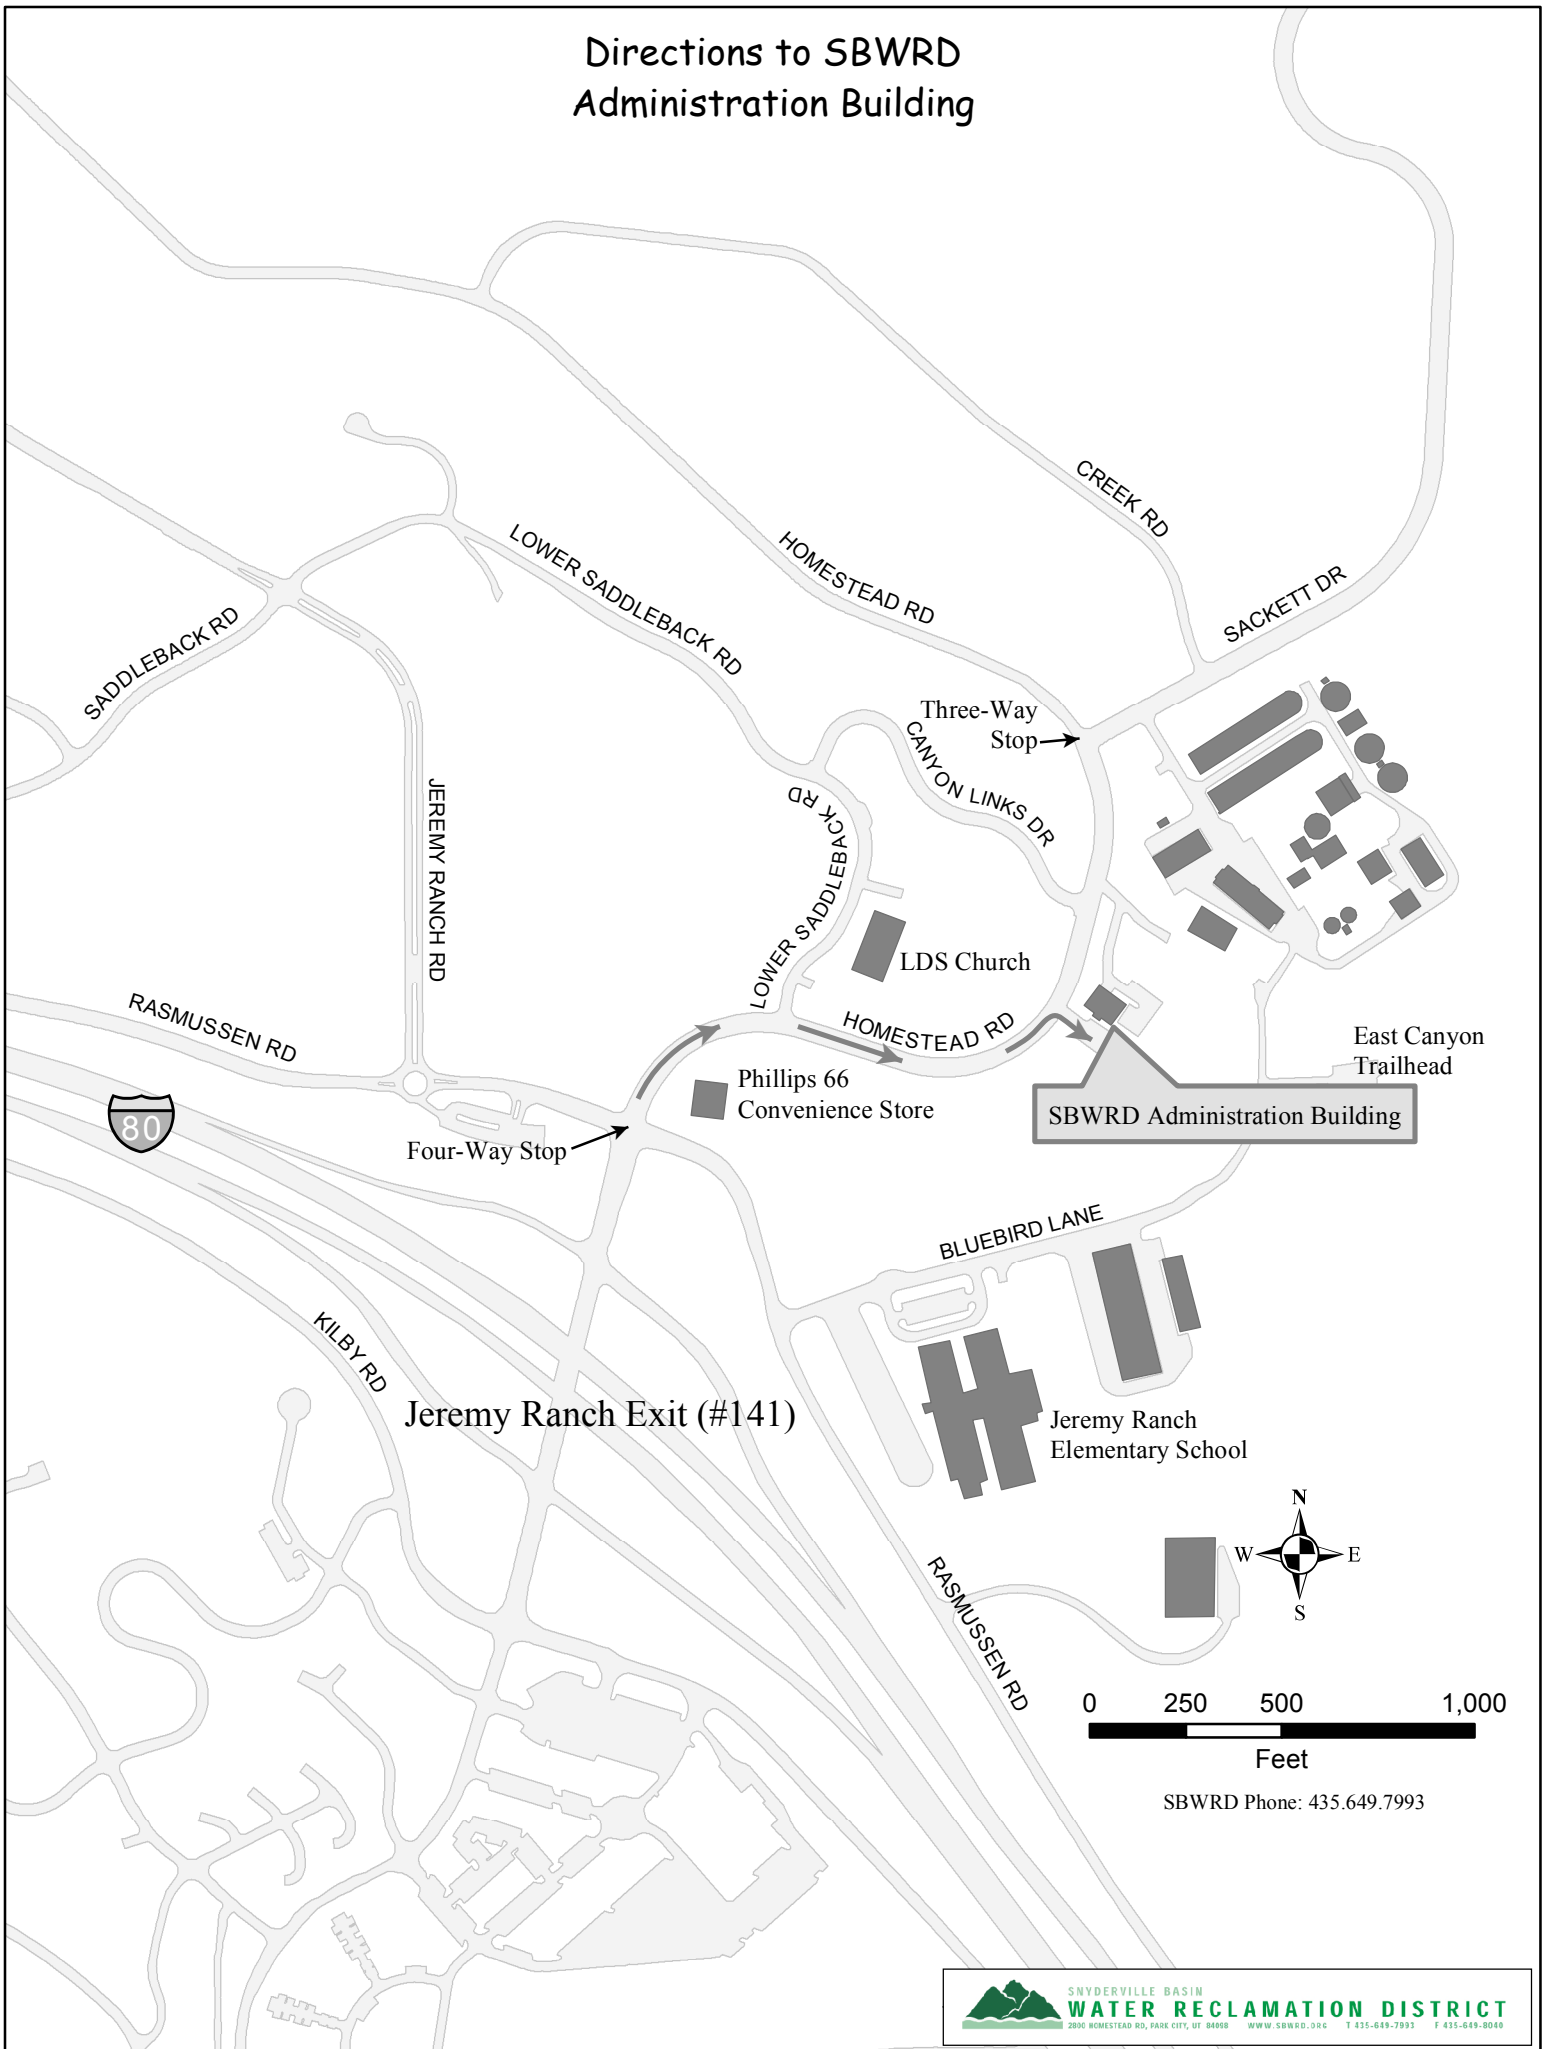

Directions to SBWRD Administration Building

SBWRD Phone: 435.649.7993