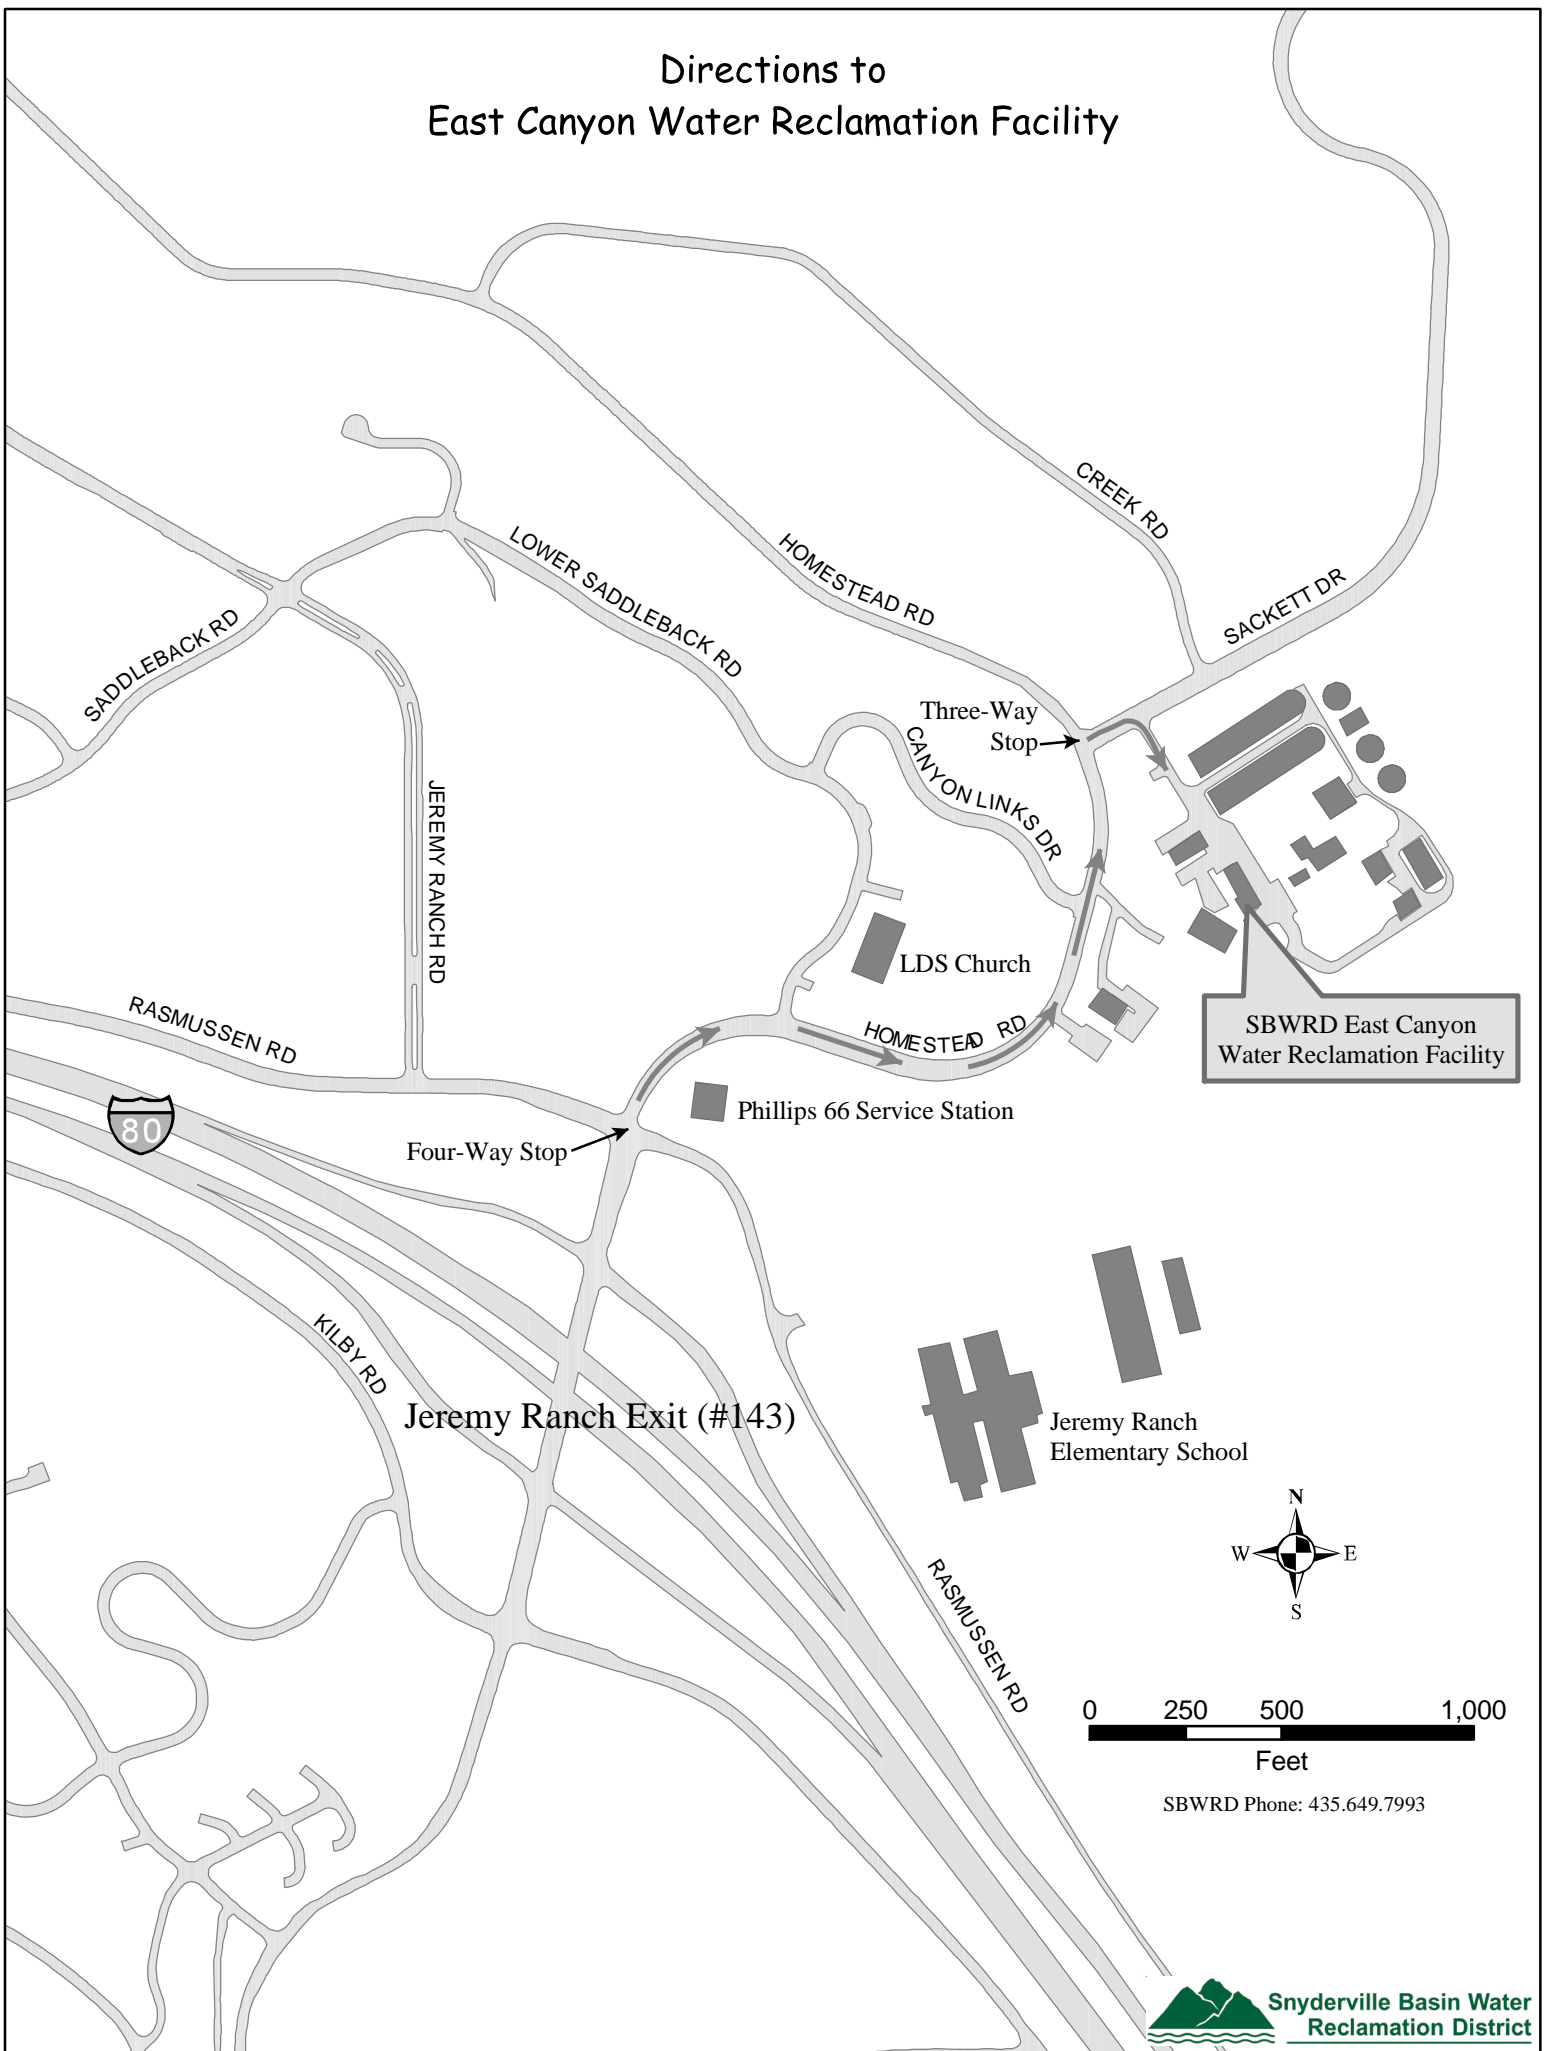

Directions to East Canyon Water Reclamation Facility

SBWRD East Canyon
Water Reclamation Facility

Jeremy Ranch Exit (#143)

Jeremy Ranch
Elementary School

SBWRD Phone: 435.649.7993

Snyder Basin Water
Reclamation District